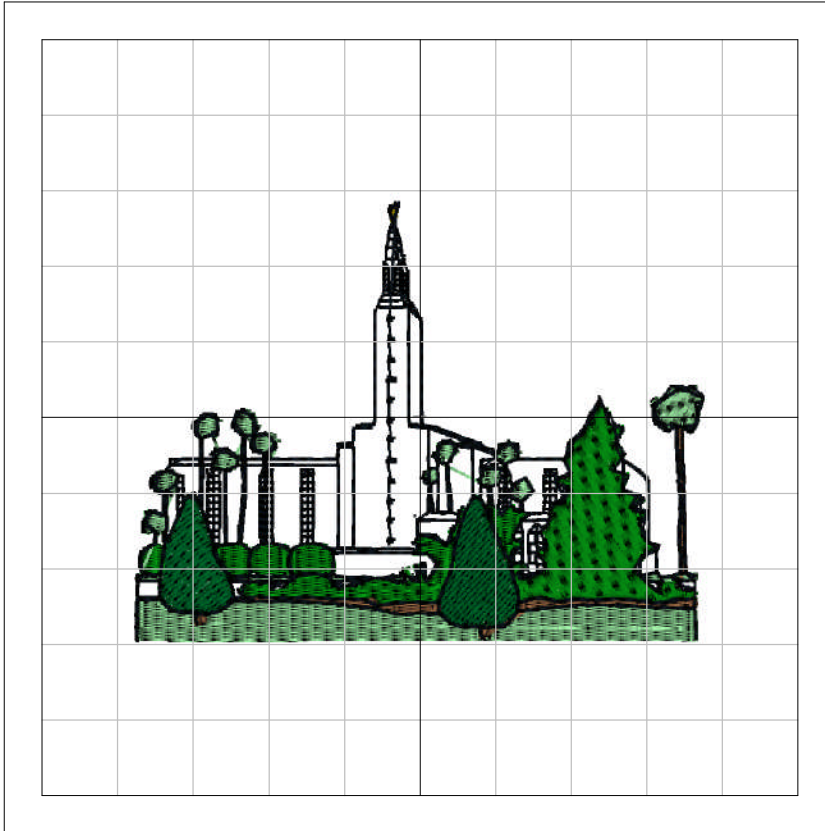

Notes

Technical Information

Distance From Center
 Top: 39.8mm Bottom: 40.4mm
 Left: 40.0mm Right: 40.1mm

Scale 100%

Dimensions

Width: 80.1mm
 Height: 77.9mm
 Stitches: 4905

Color Information

	Color	Thread Palette	Number	Name	Stitches	Length
1		Sulky Rayon 30	1005	Black	1396	2.559m
2		Sulky Rayon 40	1187	Mimosa Yellow	34	0.164m
3		Sulky Rayon 40	1005	Black	3475	6.646m

Notes

Technical Information

Distance From Center
 Top: 38.9mm Bottom: 39.0mm
 Left: 39.9mm Right: 40.2mm

Scale 100%

Dimensions

Width: 75.2mm
 Height: 58.5mm
 Stitches: 7057

Color Information

	Color	Thread Palette	Number	Name	Stitches	Length
1		Sulky Rayon 40	1187	Mimosa Yellow	28	0.241m
2		Sulky Rayon 40	1051	Xmas Green	475	2.222m
3		Sulky Rayon 40	1277	Ivy Green	1378	5.245m
4		Sulky Rayon 40	1279	Willow Green	1338	4.955m
5		Sulky Rayon 40	1266	Toast	357	0.990m
6		Sulky Rayon 40	1005	Black	3481	6.736m